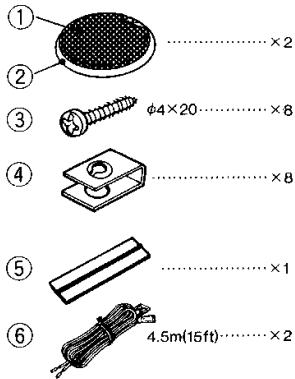

DOOR/REAR DECK SPEAKER
KFC-1365
 SERVICE MANUAL

KENWOOD

©1996-1 PRINTED IN JAPAN
 B51-6949-00 (MC) 1342

EXTERNAL VIEW

PARTS INCLUDED

PARTS LIST

★ New parts
 Parts without **Parts No.** are not supplied.
 Les articles non mentionnés dans le **Parts No.** ne sont pas fournis.
 Teile ohne **Parts No.** werden nicht geliefert.

Ref No.	New Parts	Parts No.	Description
①		F09-1127-08	Protector
②		B06-0977-08	Grille
③, ④		N99-1088-18	Screw set
⑤		J69-0111-08	Adhesive tape
⑥		E30-5283-08	Speaker cord
SP1	★	T15-0305-08	Speaker

SPECIFICATIONS

Speakers	
Woofer	130mm(5in) Water Resistant Cone Type 160g(5.5oz) Magnet
Tweeter	35mm(1-3/16in) Balanced Dome Type
Peak Power	80 Watts
Frequency Response	50Hz~20,000Hz
Sensitivity	91dB/W at 1m
Impedance	4 Ohms
Net Weight With Grille	1,120g(2.5lb)/Pair